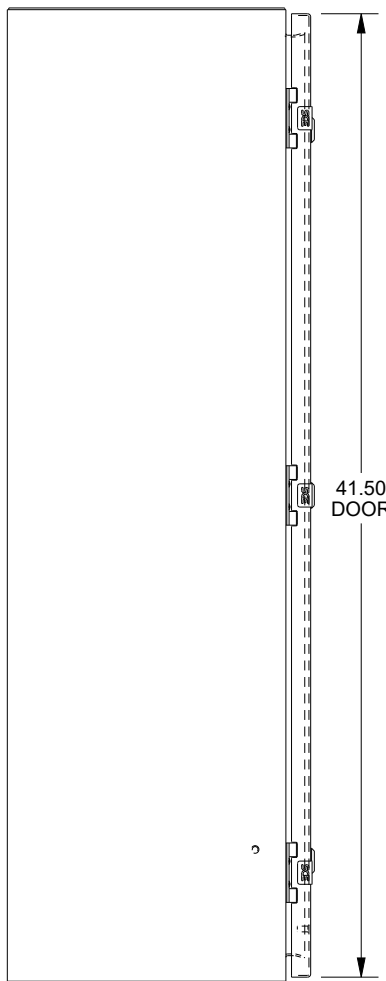

SAGINAW CONTROL & ENGINEERING

SCE-42EL3012SSLP

TOP VIEW

LEFT SIDE VIEW

FRONT VIEW

RIGHT SIDE VIEW

EXTERNAL REAR VIEW

BOTTOM VIEW