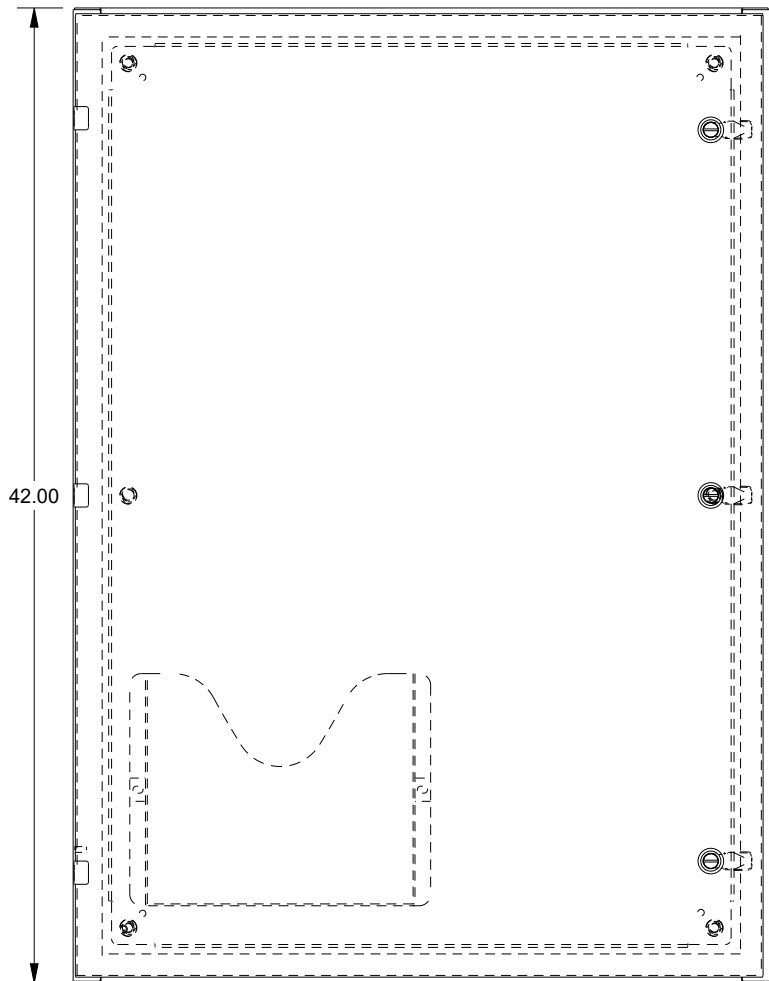

SAGINAW CONTROL & ENGINEERING

SCE-42EL3012SSLP

TOP VIEW

LEFT SIDE VIEW

FRONT VIEW

RIGHT SIDE VIEW

EXTERNAL REAR VIEW

BOTTOM VIEW