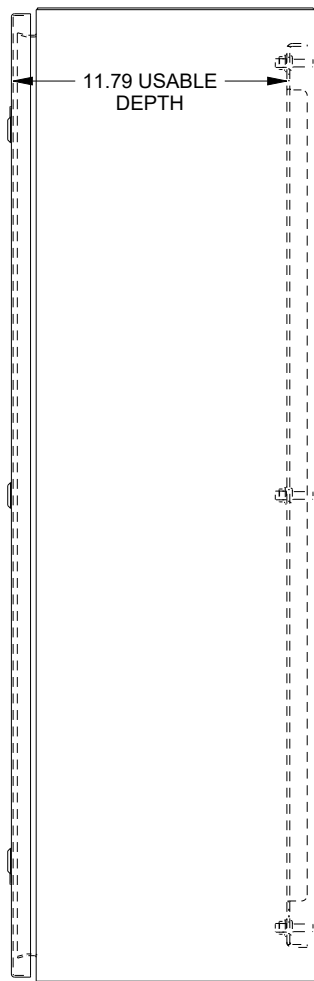

SAGINAW CONTROL & ENGINEERING

SCE-42EL3012SSLP

TOP VIEW

LEFT SIDE VIEW

FRONT VIEW

RIGHT SIDE VIEW

EXTERNAL REAR VIEW

BOTTOM VIEW