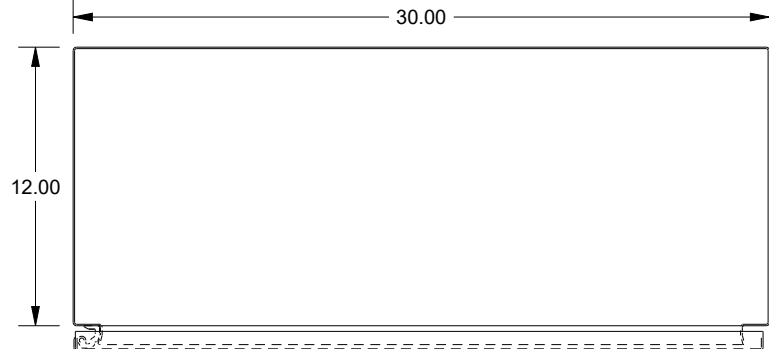

SAGINAW CONTROL & ENGINEERING

SCE-42EL3012SSLP

TOP VIEW

LEFT SIDE VIEW

FRONT VIEW

RIGHT SIDE VIEW

EXTERNAL REAR VIEW

BOTTOM VIEW