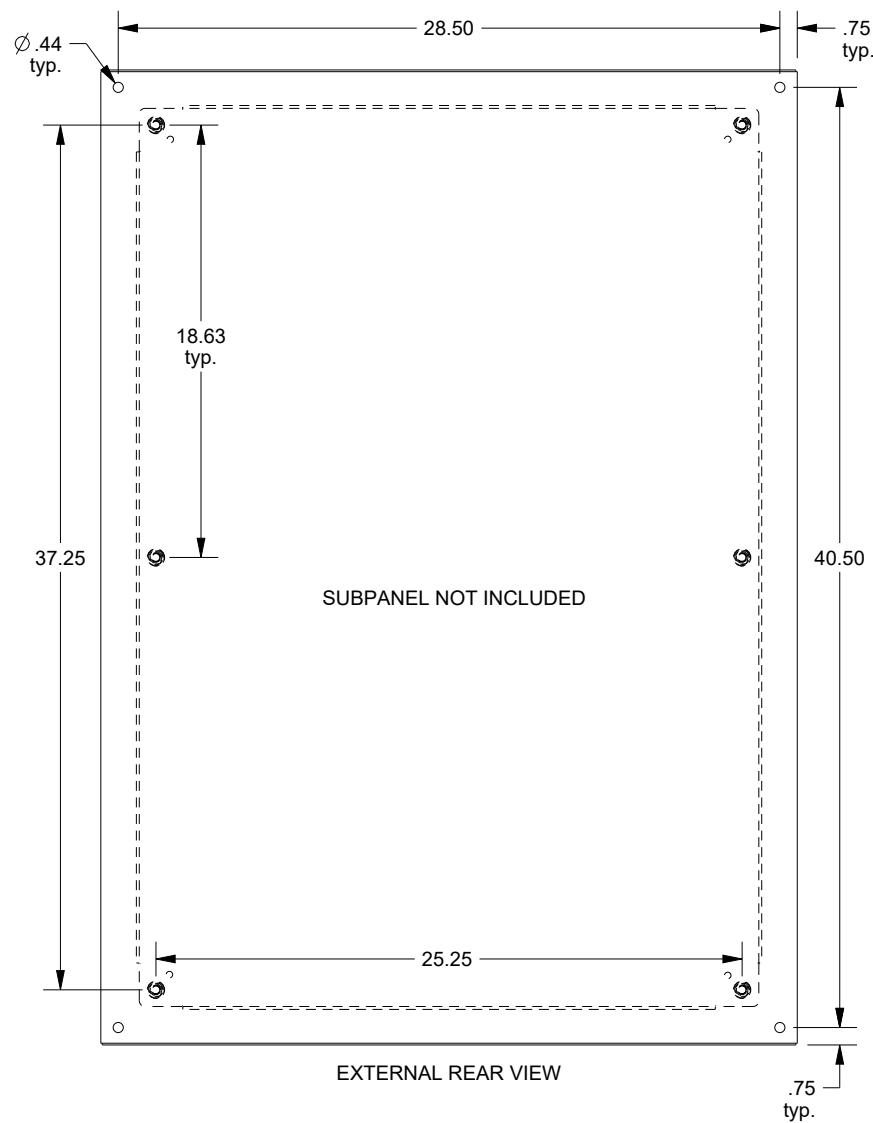

SAGINAW CONTROL & ENGINEERING

SCE-42EL3012SSLP

TOP VIEW

LEFT SIDE VIEW

FRONT VIEW

RIGHT SIDE VIEW

EXTERNAL REAR VIEW

BOTTOM VIEW